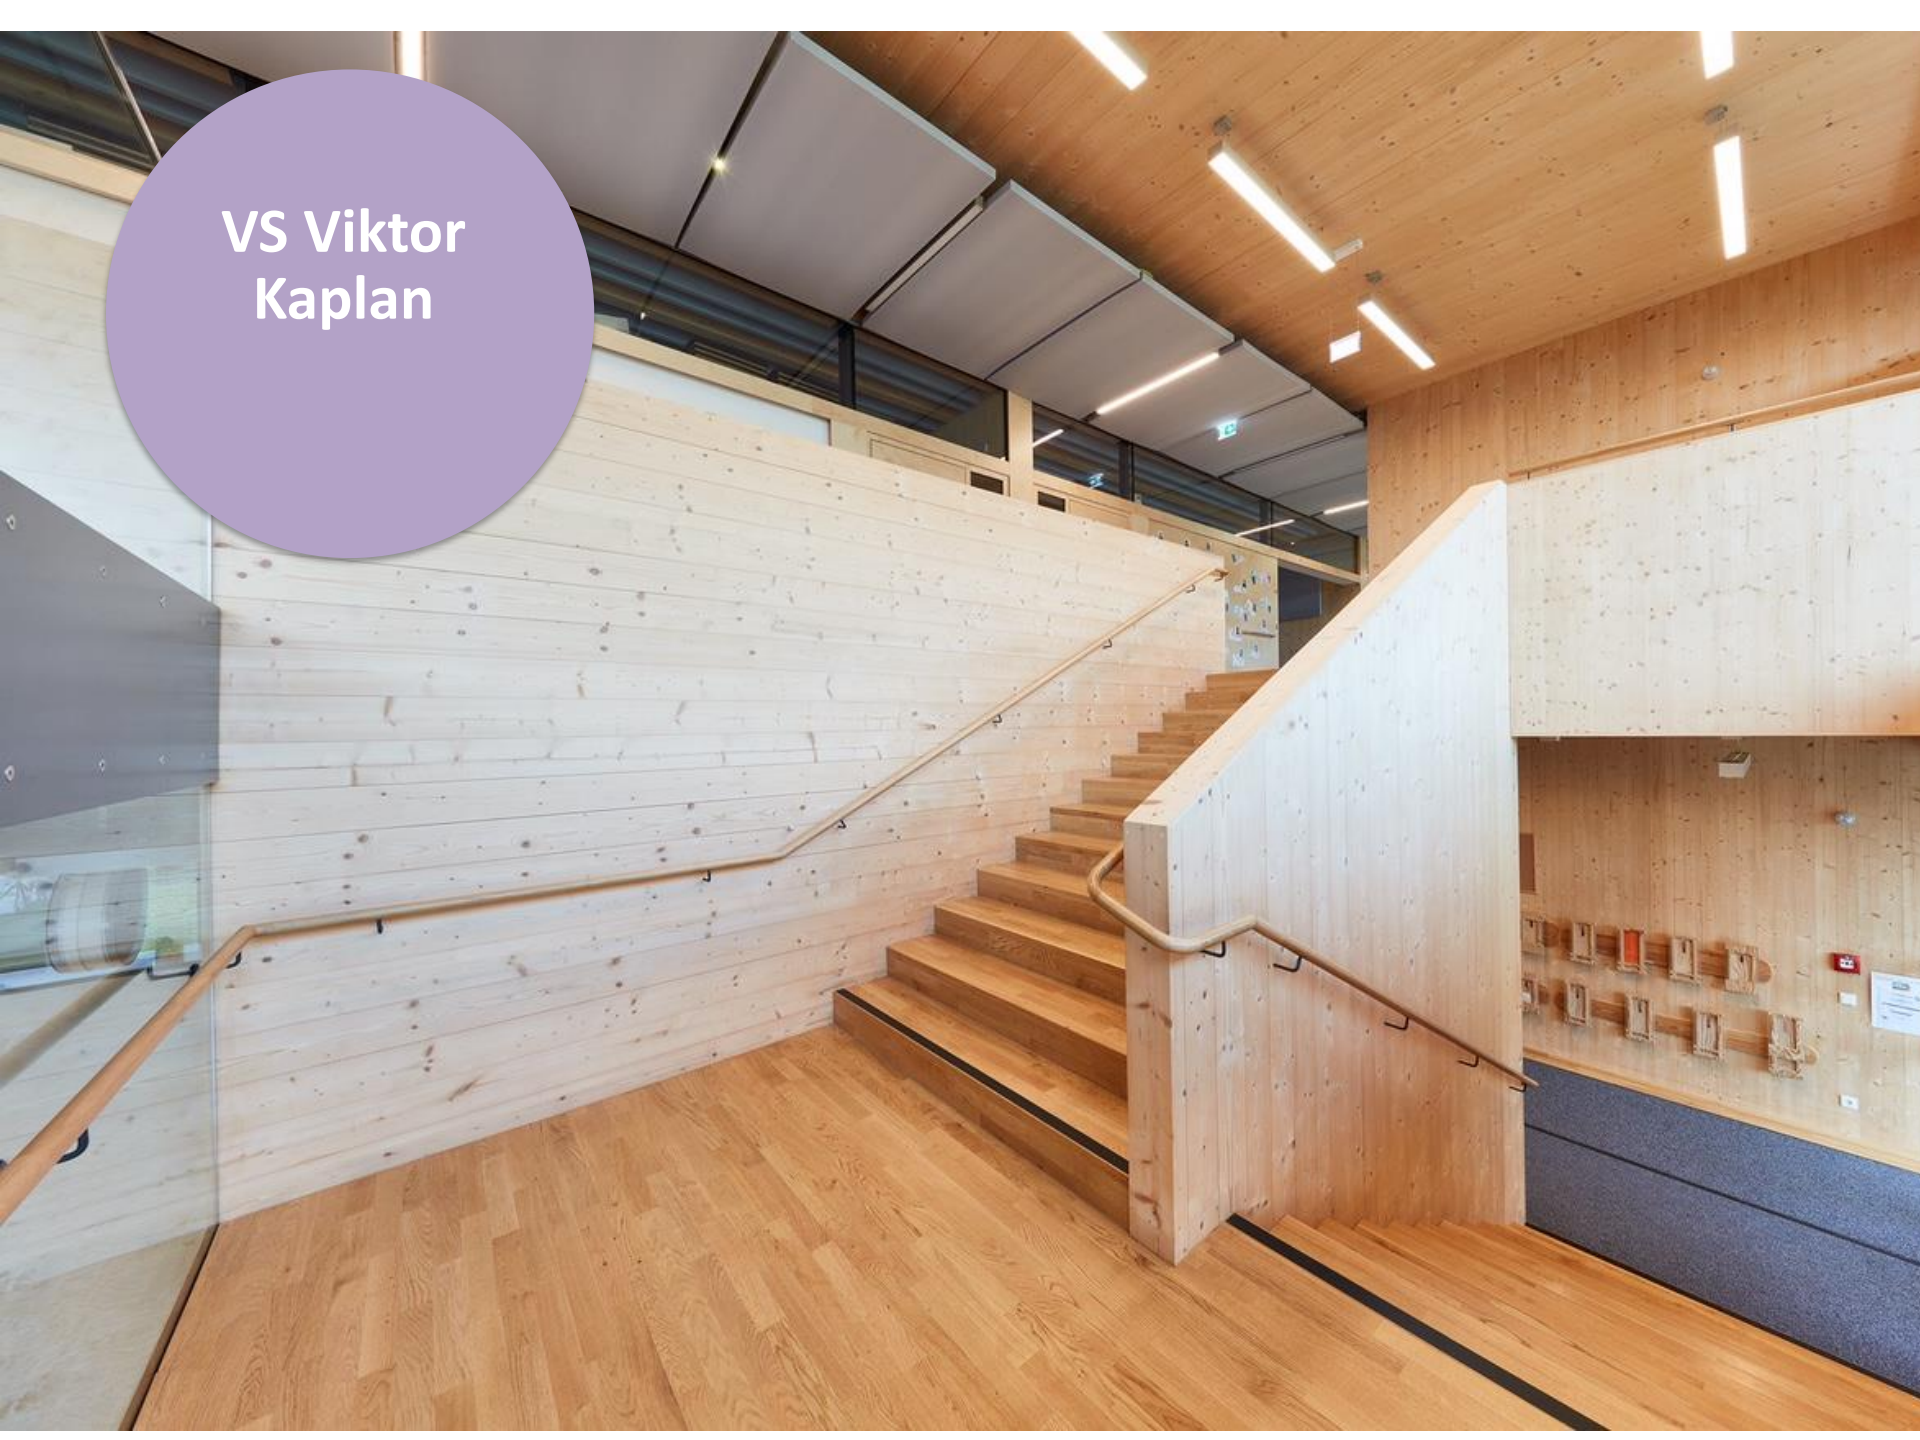

VS Viktor
Kaplan