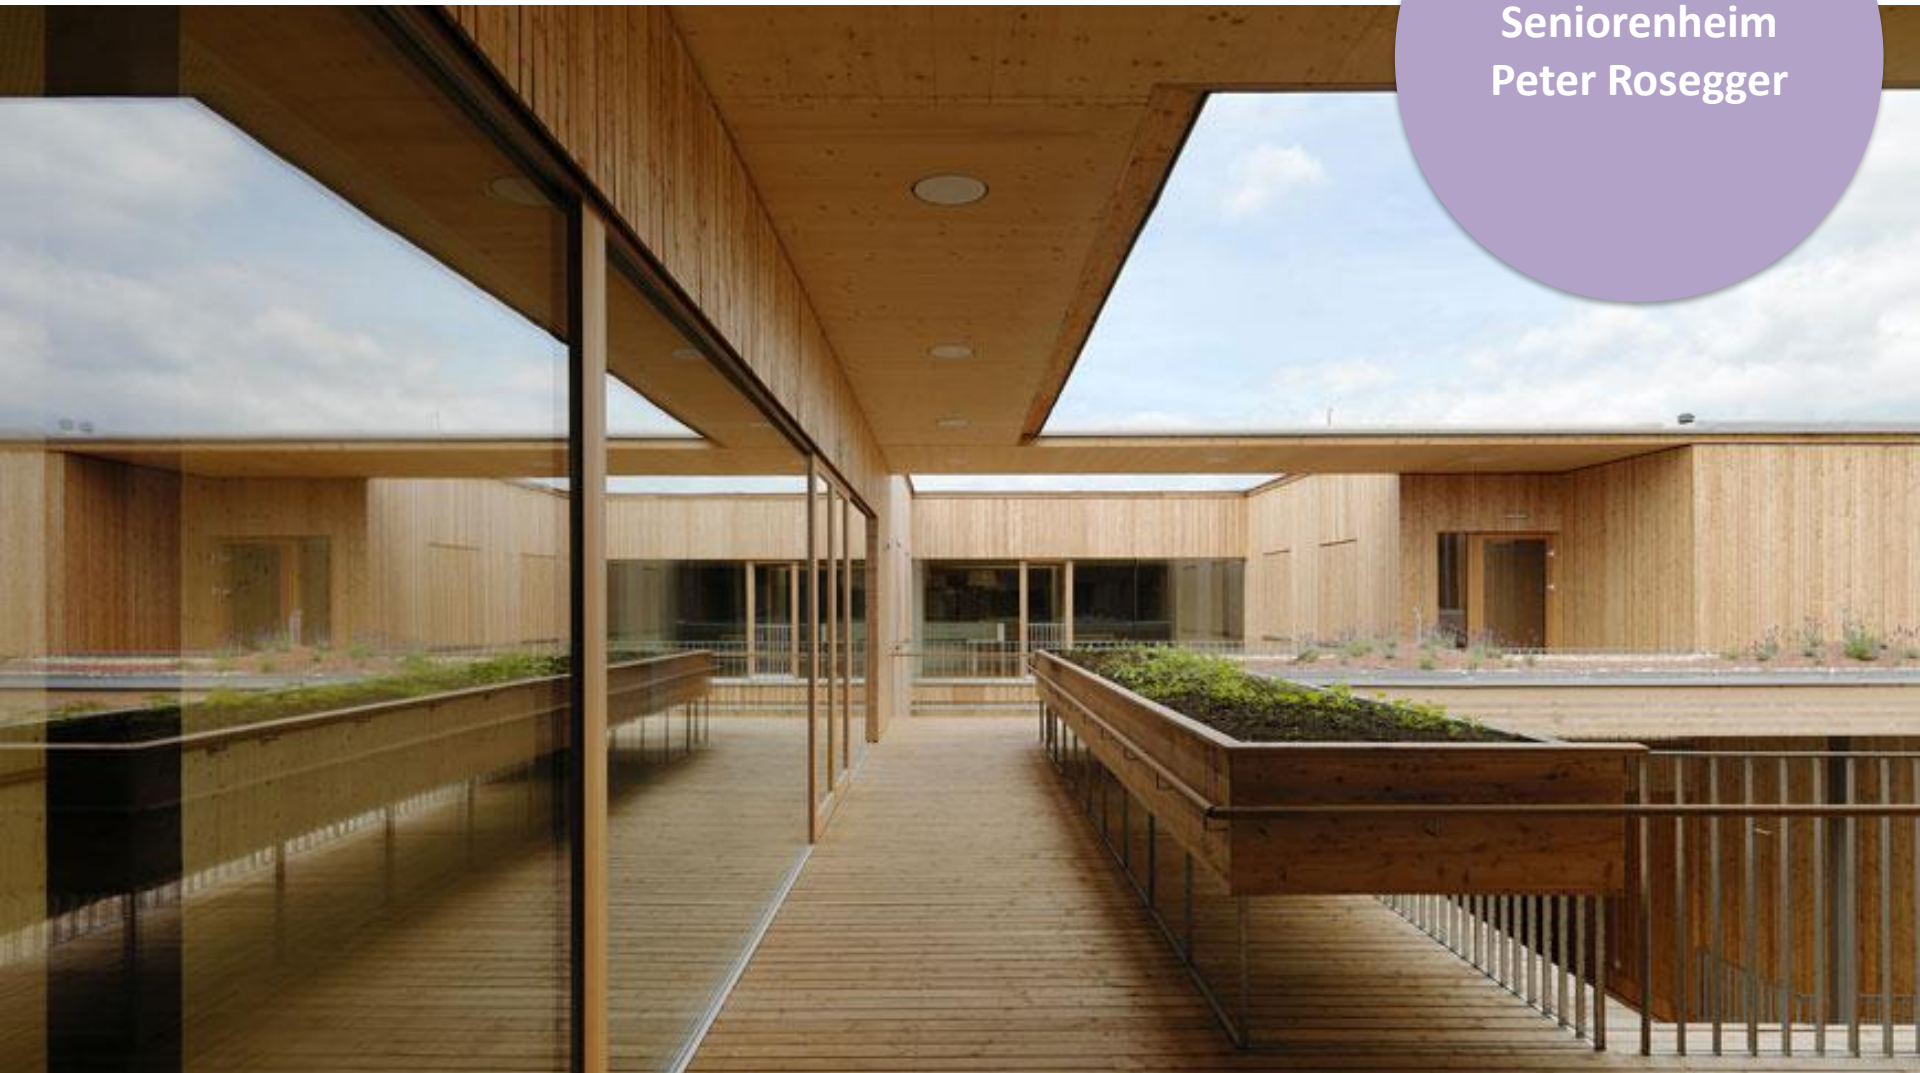

VS / NMS
Algersdorf

VS / NMS
Algersdorf

Turnsaal Ursulinen

Sitzmöbel im öffentlichem Raum

Sitzmöbel im
öffentlichem
Raum

Schlittschuh-
Kiosk Hilmteich

A photograph of a modern residential building with a wooden facade, featuring a courtyard and a person walking in the foreground. The building has multiple stories with a grid of windows and a prominent wooden cladding. The courtyard is paved and has some landscaping. A person is walking in the foreground on the left side. The sky is blue with some clouds. The overall scene is bright and clear.

**Sozialer Wohnbau
Reininghaus Süd**

**Sozialer Wohnbau
Reininghaus Süd**

Seniorenheim
Andritz

Seniorenheim
Peter Rosegger

The image shows a bright, modern interior of a nursing home. The ceiling is a prominent feature, with a grid of light-colored wooden beams and recessed circular lights. The floor is a light, polished material. In the foreground and middle ground, there are several square tables with light-colored tops and wooden frames, each surrounded by four chairs with red upholstered seats and wooden frames. The room is open-plan, with large windows on the left side providing natural light. In the background, there are more tables, a wheelchair, and a reception desk area. The overall atmosphere is clean, bright, and functional.

Seniorenheim
Peter Rosegger

Seniorenheim
Peter Rosegger

Caritas
Paulinum